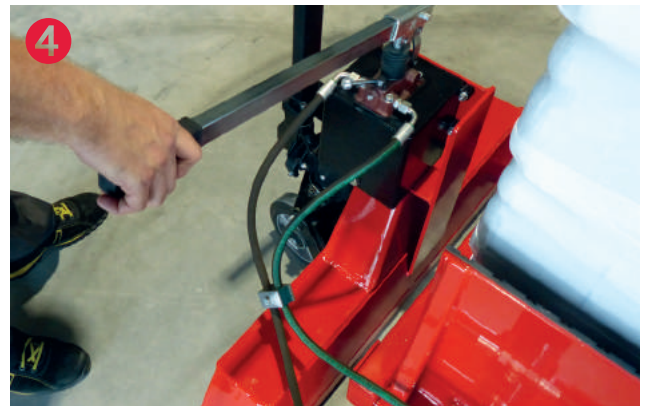

THE HUBI.

The 5 minute wonder for the DHP pallet exchange!

Make it easy for yourself.

With HUBI - our unique lifting device for loaded goods. Your employees in warehouse logistics and palletising will not only value it - they will love it! Why? It saves time, strength and nerves. And at the end of each day above all else a lot of money. The working time for the reprocessing of goods that are no longer suitable for being loaded on Düsseldorf half-pallets (DHP) is significantly reduced - from previously approx. 15 minutes to 5 minutes! The HUBI is also available for Europa pallets and other formats.

Intelligent technology, stable, easy-to-use and an economic miracle - that's what HUBI is:

... and this is how it works:

The defective DHP is no longer tradeable due to the damage.

The goods are picked up via the hydraulic clamping and lifted from the pallet via HUBI.

The defective pallet is unloaded with a free lift and then replaced by a tradeable DHP.

Then the goods are put on a good DHP and the clamping is loosened.

Another PLUS: You achieve significant savings in costs because the product does not have to be completely re-wrapped and the labels are preserved. The HUBI is removed and the pallet is ready.